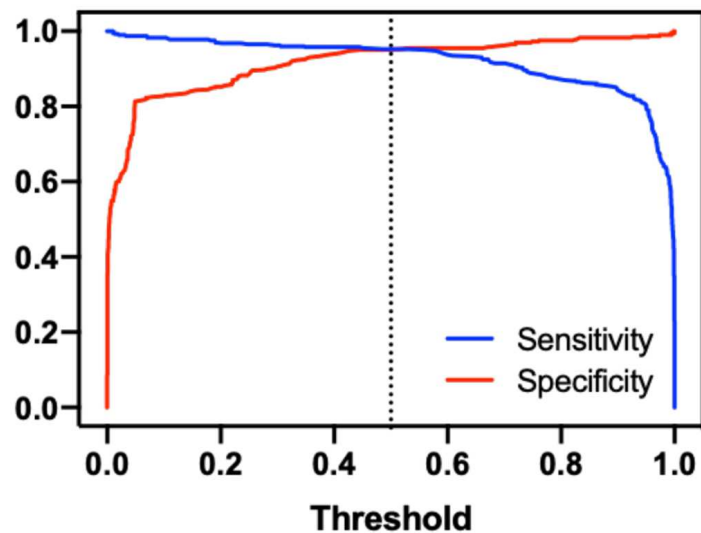

A

Threshold	Youden's index
≥ 0.30	0.870324
≥ 0.40	0.897756
≥ 0.50	0.905237
≥ 0.60	0.892768
≥ 0.70	0.877805

B

C