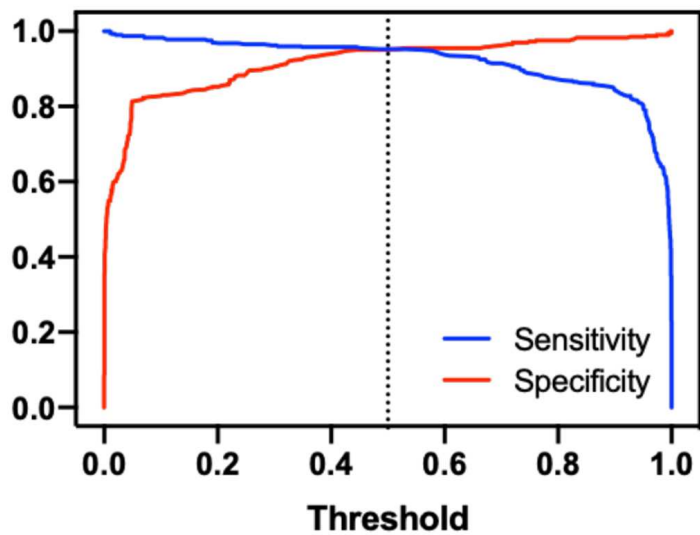

A

Threshold	Youden's index
≥ 0.30	0.870324
≥ 0.40	0.897756
≥ 0.50	0.905237
≥ 0.60	0.892768
≥ 0.70	0.877805

B

C